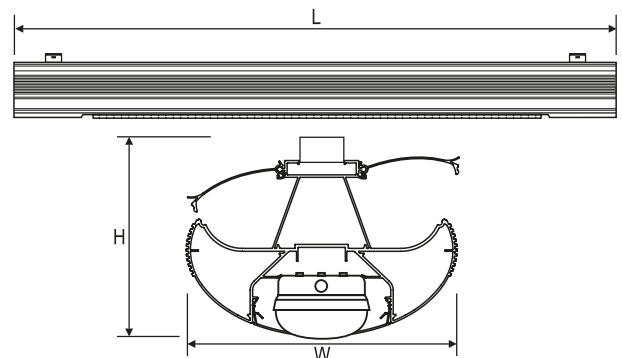

220-240V
50/60 HzIK
05IK
10IP
65IP
65/20

Suspended LED system equipped with one light chamber and two separate chambers for through wiring.

TECHNICAL DATA**Mounting:** suspended, on wire suspension (on request)**Body:** aluminium profile, luminaire body made of UV resistant polyester material reinforced with fibreglass**Colour:** gray**Diffuser:** acrylic (PMMA)**ELECTRICAL DATA****Power supply efficiency:** >90%**Power:** 220-240V 50/60Hz**Includes light source:** yes**Type of equipment:** ED, speaker 15W**Electrical connection:** max 5x2,5 mm² wire**OPTICAL DATA****Light distribution:** rotationally-symmetric**Way of lighting:** direct**GENERAL DATA****Lifetime (L80B10):** 50 000 h**Operating temperature range:** -25° C ... +30° C**Available on request:** DIM 1..10V, DALI, LED emergency module, radar motion detector**Additional equipment:** clips made of stainless steel**Warranty:** 5 years**Application:** metro, parking areas, industrial facilities, Railway stations

Code	IK	Degree of water and dust protection	Power LED [W]	Luminaire power [W]	Lumen LED [lm]	Lumen luminaire [lm]	Efficacy [lm/W]	Colour temperature [K]	CRI/Ra
Type of equipment: ED									
130142.5L01.110	IK05	IP65	52	58	7400	6600	114	4000	≥80
130142.5L02.110	IK05	IP65	52	58	7100	6350	109	3000	≥80
Type of equipment: speaker 15W									
130142.5L01.111	IK05	IP65	52	58	7400	6600	114	4000	≥80
130142.5L02.111	IK05	IP65	52	58	7100	6350	109	3000	≥80
Type of equipment: -									
130142.0000.000	IK10	IP65/20	-	-	-	-	-	-	-

Code	Dimensions [mm] L W H	Pallet quantity	Quantity in package	Net weight [kg]
Type of equipment: ED				
130142.5L01.110	2000 275 245	12	1	23.0
130142.5L02.110	2000 275 245	12	1	23.0
Type of equipment: speaker 15W				
130142.5L01.111	2000 275 245	12	1	24.0
130142.5L02.111	2000 275 245	12	1	24.0
Type of equipment: -				
130142.0000.000	2000 275 245	-	-	27.0